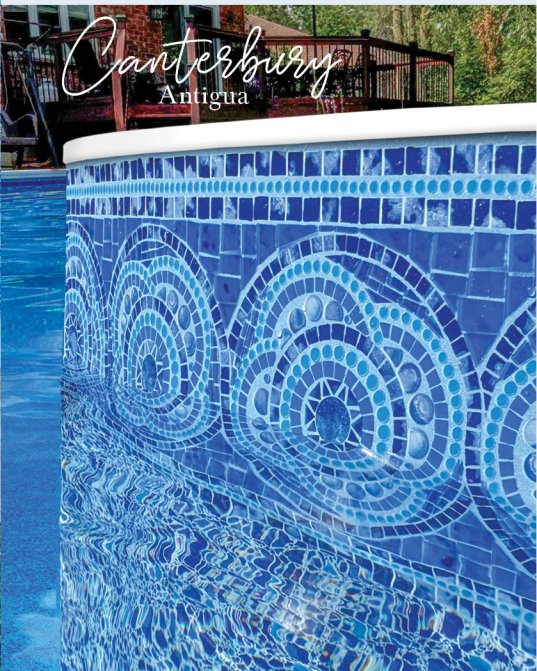

Gladstone
Mosaic

NEW 2025

Canterbury Antigua, inspired by timeless elegance, transforms your poolside oasis with this stunning new pool pattern. This enchanting design features a charming mosaic border harmoniously paired with the captivating Antigua floor print. The intricate blend of glass beads and mosaic tiles introduces a rich variety of textures, making each glance a delight.

Canterbury
Antigua