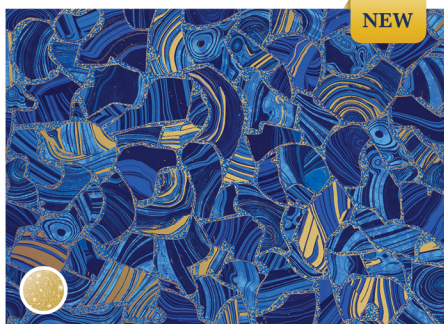

HARMONY
28 mil | HD Electric Base Film