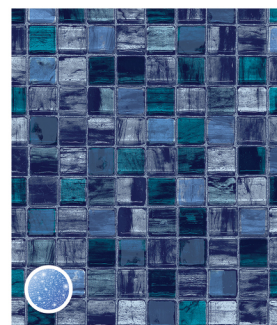

GLADSTONE MOSAIC
28 mil | Pale Blue Base Film

CARNIVAL
28 mil | Pale Blue Base Film

CARRARA MARBLE
28/20 mil | White Base Film

ESAGONO
28 mil | Stone Clay Base Film

SKYLINE MOSAIC
28 mil | Pale Blue Base Film