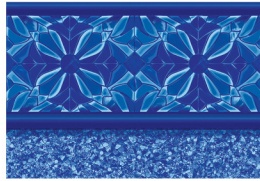

Catalina
Sandstone

Catalina Sandstone vinyl pool pattern will transform any pool into a serene oasis. Featuring a herringbone tile border and graceful angle wave pattern, this design creates visual appeal with timeless elegance. The tan pebbles of the Sandstone floor print bring warmth, while sunlight reveals captivating teal-blue water, enhancing the pool's inviting atmosphere.

Harmony
Jade

Harmony Jade: Introducing a first-time, special limited-edition pattern inspired by the ocean depths of a tropical retreat. Shimmering gold and gemstone elements set against a green slate base film blend effortlessly into deep teal hues to evoke tranquility, depth, and an elegant sense of movement and vitality.

LIMITED EDITION

BLUE BEACH PEBBLE | Medium Blue Base Film

BLUE BEACH PEBBLE 28/20 mil

BLUE RALEIGH 28/20 mil

HAMLIN 28 mil

CLARKSON 28 mil

BEACH PEBBLE | White Base Film

BEACH PEBBLE 28/20 mil

GRAND 28 mil

RALEIGH 28 mil

SANDSTONE | Tan Base Film

SANDSTONE 28 mil

CATALINA 28 mil

OCEAN MIDNIGHT

OCEAN MIDNIGHT
28 mil | White Base Film

AQUARIUS | Pale Blue Base Film