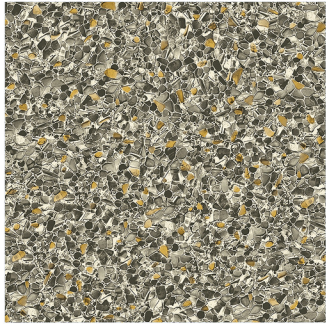

LIMITED EDITION

BLUE BEACH PEBBLE | Medium Blue Base Film

BLUE BEACH PEBBLE 28/20 mil

BLUE RALEIGH 28/20 mil

HAMLIN 28 mil

CLARKSON 28 mil

BEACH PEBBLE | White Base Film

BEACH PEBBLE 28/20 mil

GRAND 28 mil

RALEIGH 28 mil

SANDSTONE | Tan Base Film

SANDSTONE 28 mil

CATALINA 28 mil

OCEAN MIDNIGHT

OCEAN MIDNIGHT
28 mil | White Base Film

AQUARIUS | Pale Blue Base Film