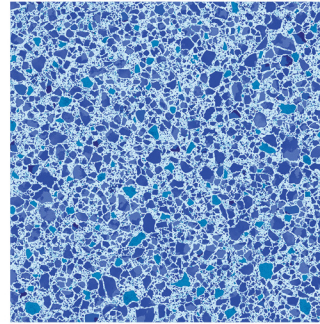

LIMITED EDITION

BLUE BEACH PEBBLE | Medium Blue Base Film

BLUE BEACH PEBBLE 28/20 mil

BLUE RALEIGH 28/20 mil

HAMLIN 28 mil

CLARKSON 28 mil

BEACH PEBBLE | White Base Film

BEACH PEBBLE 28/20 mil

GRAND 28 mil

RALEIGH 28 mil

SANDSTONE | Tan Base Film

SANDSTONE 28 mil

CATALINA 28 mil

OCEAN MIDNIGHT

OCEAN MIDNIGHT
28 mil | White Base Film

AQUARIUS | Pale Blue Base Film

AQUARIUS
28 mil

CAMBRIDGE
28 mil

ANTIGUA | Pale Blue Base Film

ANTIGUA 28 mil

CANTERBURY 28 mil

SILVER ANTIGUA | Silver Grey Base Film

SILVER ANTIGUA
28 mil

SILVER HORIZON
28 mil