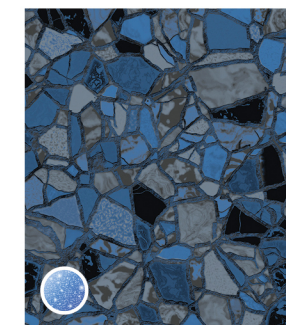

BUTTERFLY EFFECT
28 mil | Eclipse Base Film