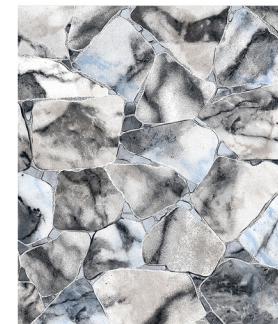

CARRARA MARBLE
28/20 mil | White Base Film