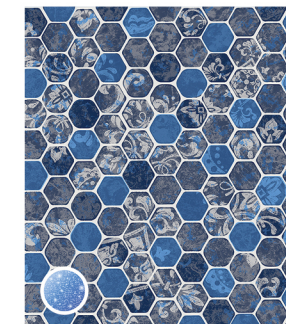

ESAGONO
28 mil | Stone Clay Base Film