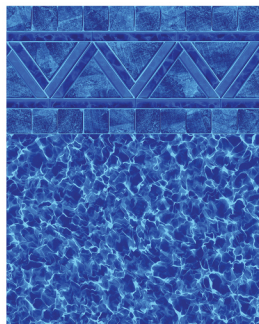

WATER STREET
28/20 mil