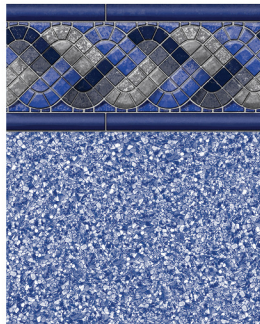

LIMITED EDITION

BLUE BEACH PEBBLE | Medium Blue Base Film

BLUE BEACH PEBBLE 28/20 mil

BLUE RALEIGH 28/20 mil

HAMLIN 28 mil

CLARKSON 28 mil

BEACH PEBBLE | White Base Film

BEACH PEBBLE 28/20 mil

GRAND 28 mil

RALEIGH 28 mil

SANDSTONE | Tan Base Film

SANDSTONE 28 mil

CATALINA 28 mil

OCEAN MIDNIGHT

OCEAN MIDNIGHT
28 mil | White Base Film

AQUARIUS | Pale Blue Base Film