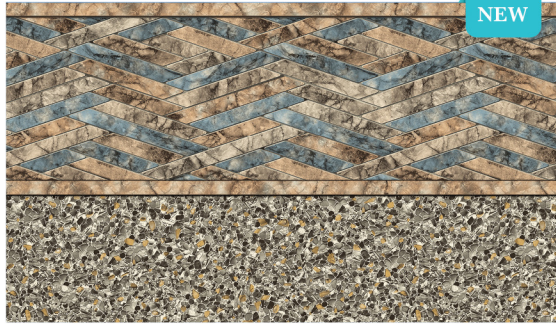

Catalina
Sandstone

Catalina Sandstone vinyl pool pattern will transform any pool into a serene oasis. Featuring a herringbone tile border and graceful angle wave pattern, this design creates visual appeal with timeless elegance. The tan pebbles of the Sandstone floor print bring warmth, while sunlight reveals captivating teal-blue water, enhancing the pool's inviting atmosphere.

GRAND 28 mil

RALEIGH 28 mil

SANDSTONE | Tan Base Film

SANDSTONE 28 mil

CATALINA 28 mil

OCEAN MIDNIGHT

OCEAN MIDNIGHT
28 mil | White Base Film

AQUARIUS | Pale Blue Base Film

AQUARIUS
28 mil

CAMBRIDGE
28 mil

ANTIGUA | Pale Blue Base Film

ANTIGUA 28 mil

CANTERBURY 28 mil

SILVER ANTIGUA | Silver Grey Base Film

SILVER ANTIGUA
28 mil

SILVER HORIZON
28 mil