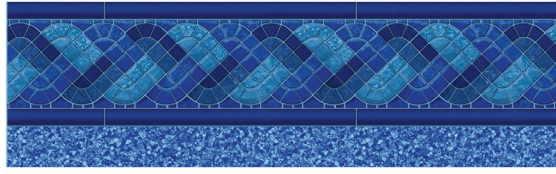

BLUE RALEIGH 28/20 mil